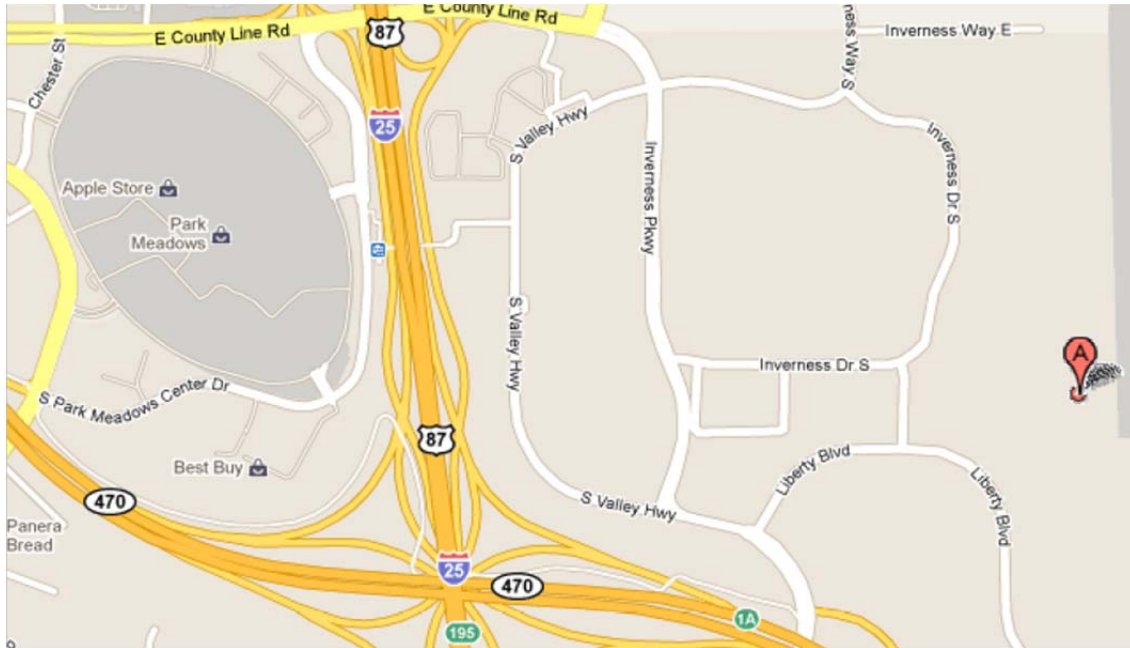

345 Inverness Drive South, Building C, Suite 310
Englewood, CO 80112
Phone: 303-858-8358

From Denver International Airport (North):

Head south on Peña Boulevard. Take exit 282 to merge onto I-225 south towards Colorado Springs/Aurora. Take exit 1A to merge onto I-25 South towards Colorado Springs. Take exit 195 for County Line Road. Turn left onto County Line, heading east. (See below for directions from County Line Road.)

From Castle Rock/Colorado Springs (South):

Head north on I-25 towards Denver. Take exit 195 for County Line Road. Turn right onto County Line, heading east. (See below for directions from County Line Road.)

From Downtown Denver (East):

Take I-25 south towards Colorado Springs. Take exit 195 for County Line Road. Turn left onto County Line, heading east. (See below for directions from County Line Road.)

From Littleton (West):

Head east on CO-470. Take the Quebec Street exit and turn left, going north. Turn right at the next light, County Line Road, going east. (See below for directions from County Line Road.)

From County Line Road:

County Line Road turns into Inverness Parkway – stay right and continue on Inverness Parkway. Turn left onto Inverness Drive South. Turn right at the sign for 345 Inverness. Follow the parking lot all the way to the back to Building C, Suite 310 is at the southeast corner of the building, facing the airport runway.

Public Transportation:

From downtown Denver: Take the RTD Lightrail Line E from the 16th and Market (Union Station) Station or Line F from 18th and California. Get off at the County Line Road station.